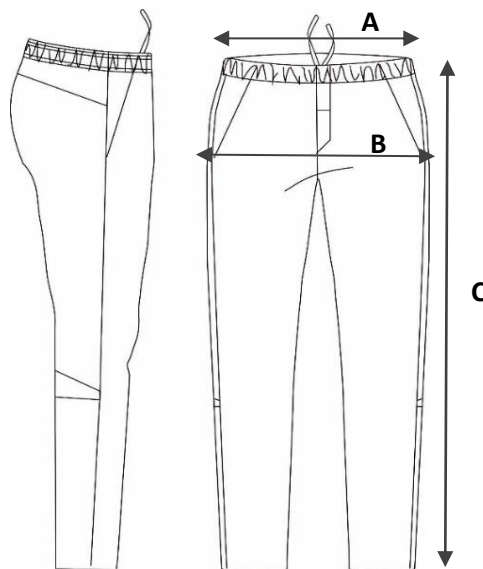

PRODUCT SPEC SHEET

PATTERN CODE: P957 DESCRIPTION: NB UNISEX TRAVEL PANT

KIDS

		2	4	6	8	10	12	14	16	18
A	1/2 WAIST - RELAXED	23	24	25	26	27	28	30	32	34
B	HIP CIRC.	68	72	76	80	84	88	92	96	100
C	LENGTH	71	75	79	83	87	91	95	99	103

UNISEX

		XXS	XS	S	M	L	XL	2XL	3XL	4XL	5XL	6XL
A	1/2 WAIST - RELAXED	27.5	30	32.5	35	37.5	40	42.5	45	47.5	50	52.5
C	LENGTH	104	105	106	107	108	109	110	111	112	113	114