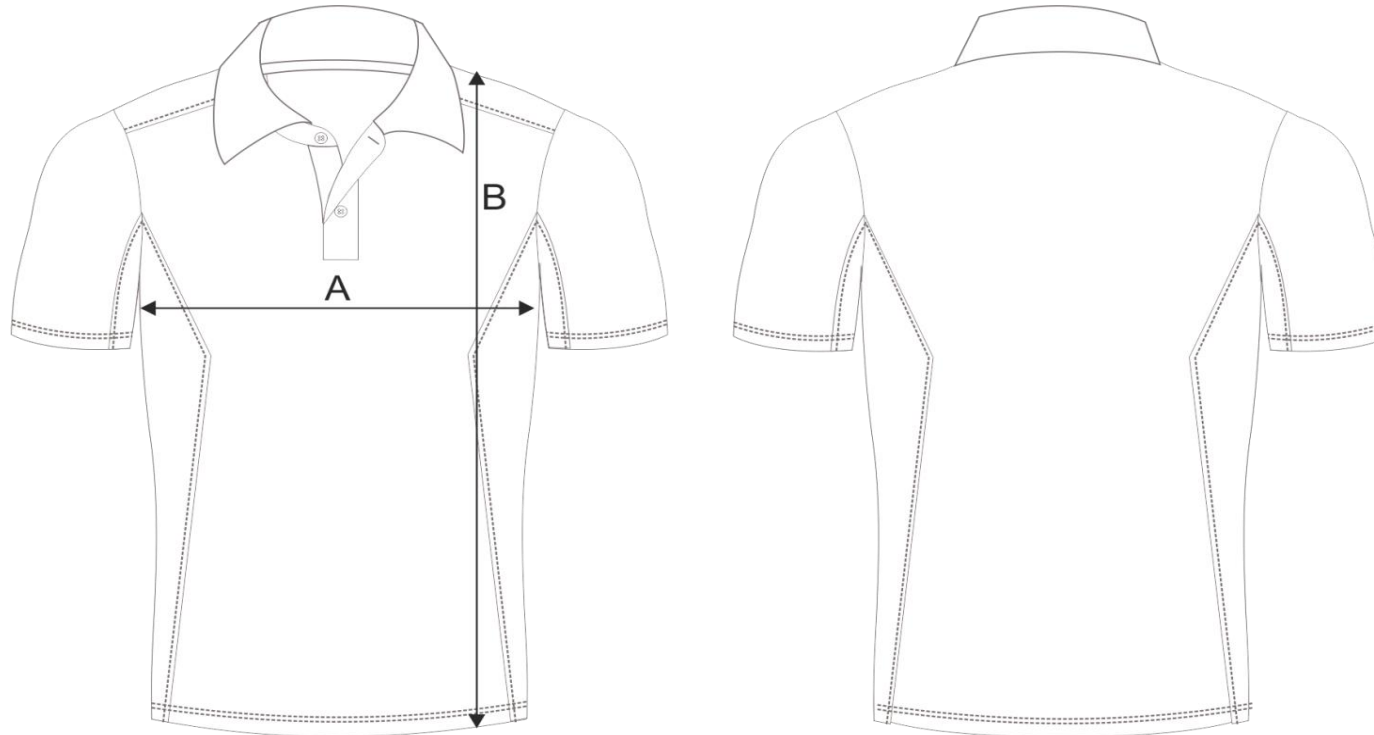

PRODUCT SPEC SHEET

PATTERN CODE: P956 **DESCRIPTION:** NB SHORT SLEEVE CRICKET POLO

KIDS

		4	6	8	10	12	14	16
A	CHEST CIRCUMFERENCE	72	79	86	94	98	101	103
B	Back length (Not including collar)	47	51	55	59	62	65	68

ADULT

		XS	S	M	L	XL	2XL	3XL	4XL	5XL
A	CHEST CIRCUMFERENCE	97	102	107	112	117	122	127	132	137
B	Front length (Not including collar)	70	72	74	76	78	80	82	84	86

—

■

■